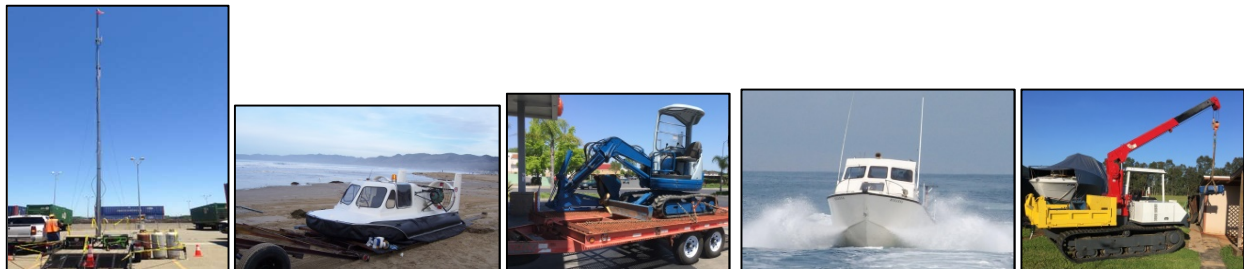

Low ground pressure - Snow transport specialists

Tim Poage
Remote Access Service
916-764-4619 – remoteacce@aol.com

Independent sales of new and used utility/transport Tracked Snow and LGP vehicles

Crew transport - site access, vehicle recovery, special equipment deliveries.

Just some examples of our fleet: Tiny 5 foot wide truck with compactor, 6 pass deep powder plow cat, 14 pass deep powder cat, Rotary tiller grooming cat with track setters.

Portable light weight master transmitter station - Repeater - Wi-Fi tower. 45 ft. height, 7500 watt, 7 day propane capacity, easy tow behind pickup or snowcat. 6 bay radio cabinet, universal antenna mounting system. No climber required; 2 passenger enclosed cockpit hovercraft; Mid excavator w/thumb & breaker; 25 ft. documented work boat, modern power/electronics; Crawler/dumper with crane. Most are available 24-7 on short notice. Substantial amount of support equipment & rigging available.